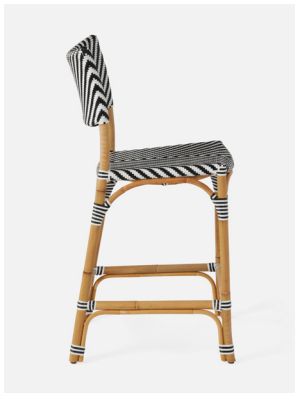

MCKINLEY COUNTER STOOL

Our McKinley offers our modern take on the classic bistro stool, with a broader woven seat and back in a durable, chevron black/white faux flat rattan or natural flat rattan.

MATERIAL

Faux Flat Rattan

DIMENSIONS

19"W x 22"D x 41"H

Seat Depth: 18"

Seat Height: 25"

Footrest Height: 8"

WEIGHT

13 lbs

ITEM WEIGHT CAPACITY

300 lbs

FINISHES